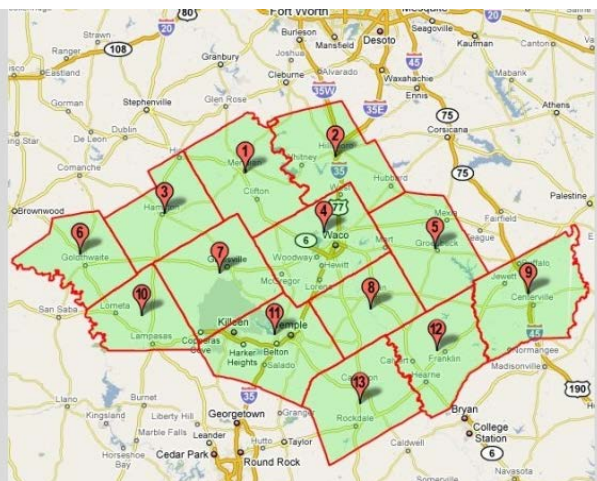

AT THIS TIME, MCLENNAN COUNTY A. R. E. S. MEMBER STATIONS ARE INVITED TO PLEASE CHECK-IN...
(LOG CALL, NAME, OTHER INFO)

THEN INVITE MEMBERS FROM OTHER BAKER'S DOZEN COUNTIES, THREE AT A TIME:

1. BELL, BOSQUE, CORYELL
2. FALLS, HAMILTON, HILL
3. LAMPASSAS, LEON, LIMESTONE
4. MILAM, MILLS, ROBERTSON
5. OPEN CHECK-IN FROM ANY STATION

(NOTE: PAUSE SEVERAL TIMES DURING THE NET TO SOLICIT ADDITIONAL CHECK-INS.)

BDWN Counties (county seat)

1. Bosque (Meridian)
2. Hill (Hillsboro)
3. Hamilton (Hamilton)
4. McLennan (Waco)
5. Limestone (Grosbeck)
6. Mills (Goldthwaite)
7. Coryell (Gatesville)
8. Falls (Marlin)
9. Leon (Centerville)
10. Lampasas (Lampasas)
11. Bell (Belton)
12. Robertson (Franklin)
13. Milam (Cameron)