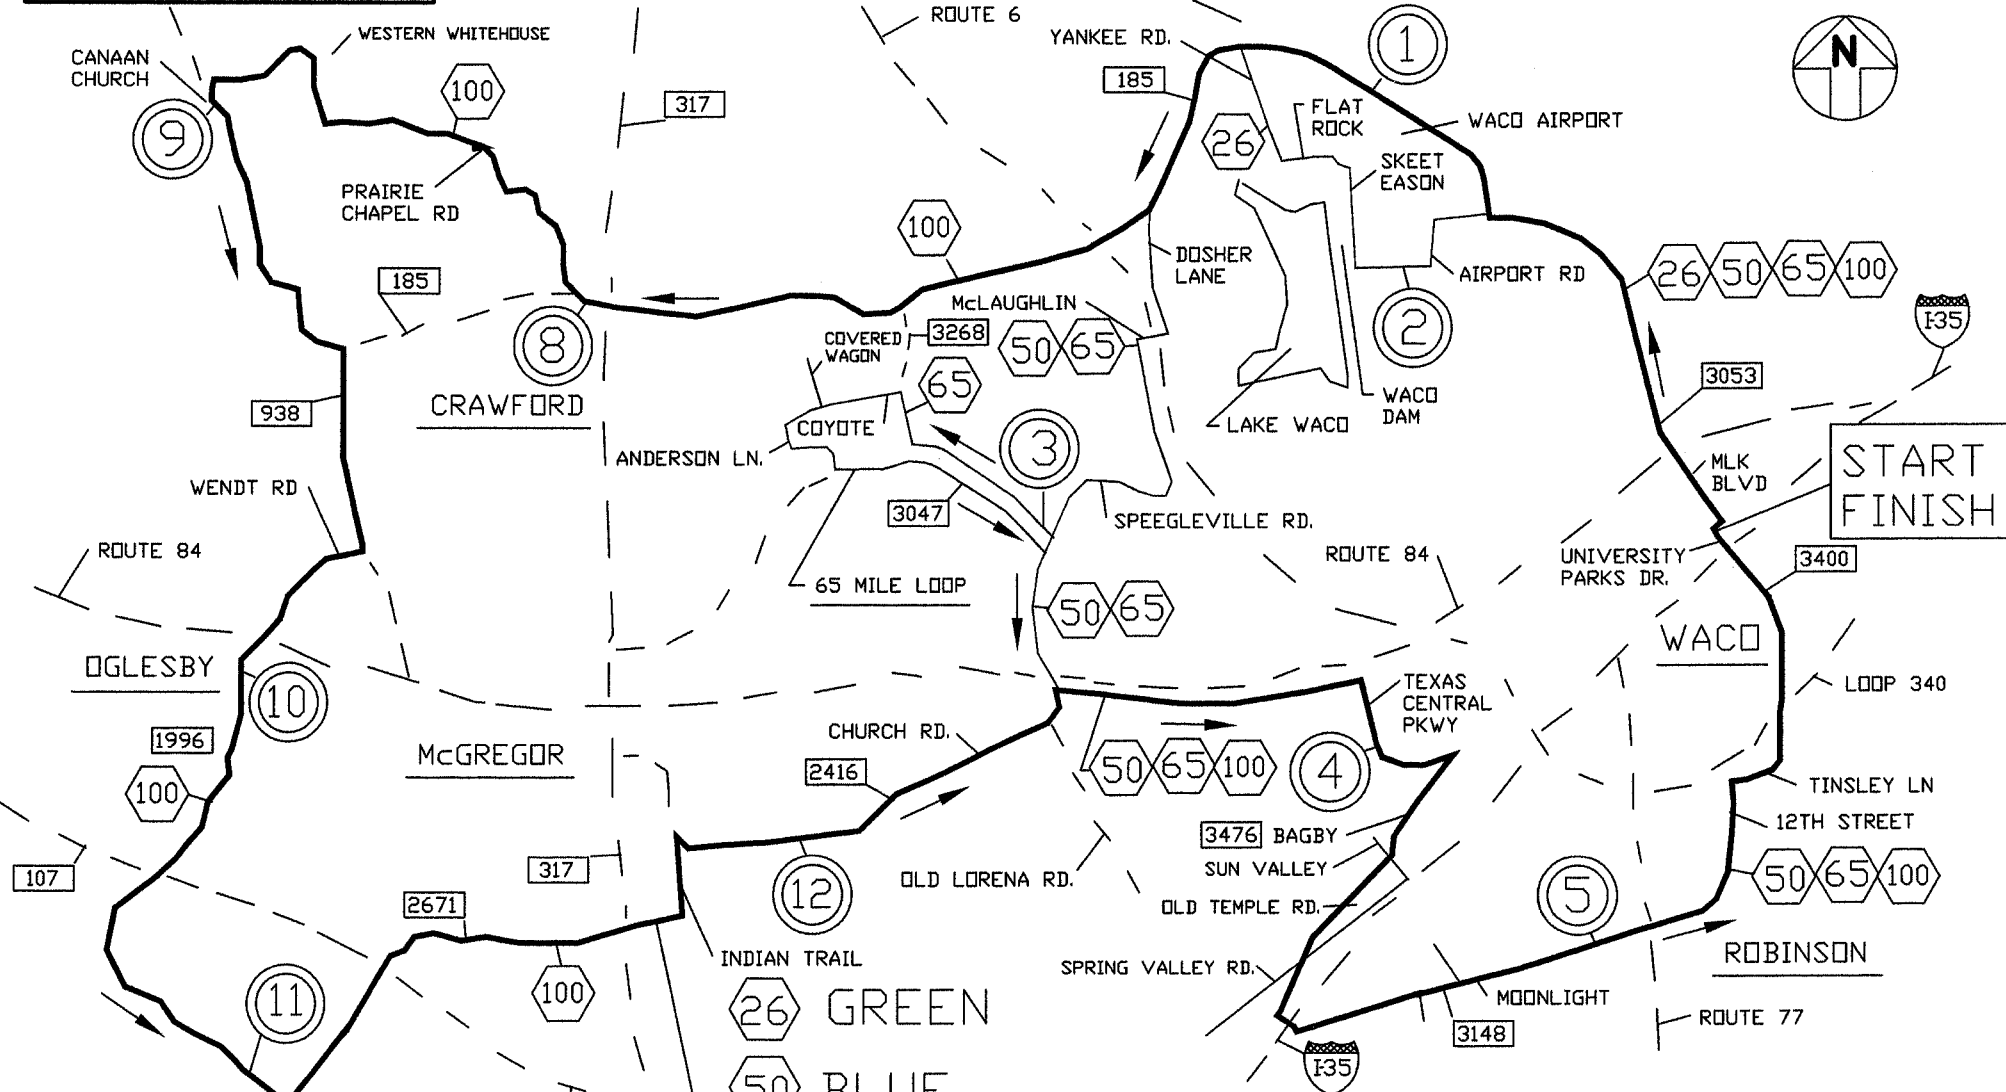

SAG SUPPORT 254-744-9966

CHINA SPRING

-  GREEN
-  BLUE
-  WHITE
-  RED
-  REST STOPS

WACO WILD WEST CENTURY

100 MILE - RED ROUTE