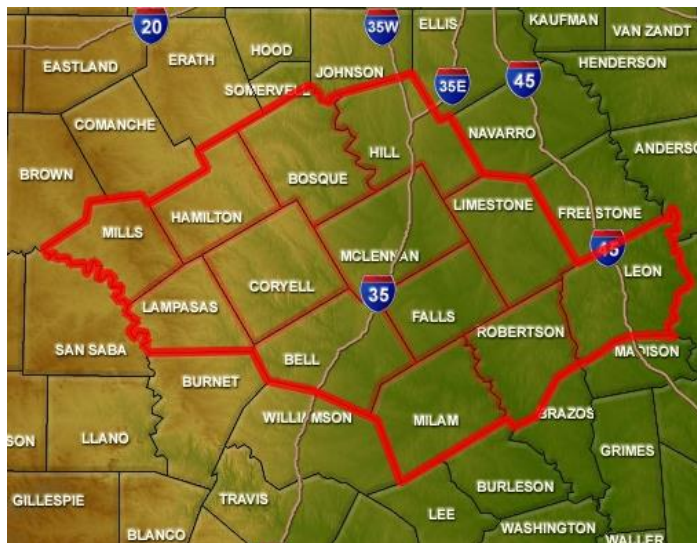

“THIS IS ... WHISKEY FIVE ZULU DELTA NOVEMBER ... WITH AN ANNOUNCEMENT.”

AFTER ALL TRAFFIC HAS BEEN PROCESSED, THE NET WILL BE DECLARED INFORMAL. COMMENTS FROM ALL STATIONS CHECKED IN WILL BE SOLICITED. *(THE NET COULD POSSIBLY INCLUDE A BRIEF TRAINING SESSION.)*

AT THIS TIME, MCLENNAN COUNTY A. R. E. S. MEMBER STATIONS ARE INVITED TO PLEASE CHECK-IN. *(LOG EACH CALL, NAME, OTHER INFO.)*

THEN INVITE MEMBERS FROM THE OTHER BAKER'S DOZEN COUNTIES, THREE AT A TIME:

1. BELL, BOSQUE, CORYELL COUNTIES
2. FALLS, HAMILTON, HILL COUNTIES
3. LAMPASSAS, LEON, LIMESTONE COUNTIES
4. MILAM, MILLS, ROBERTSON COUNTIES
5. OPEN CHECK-IN FROM ANY STATION

(NOTE: PAUSE SEVERAL TIMES DURING THE NET TO SOLICIT ADDITIONAL CHECK-INS.)